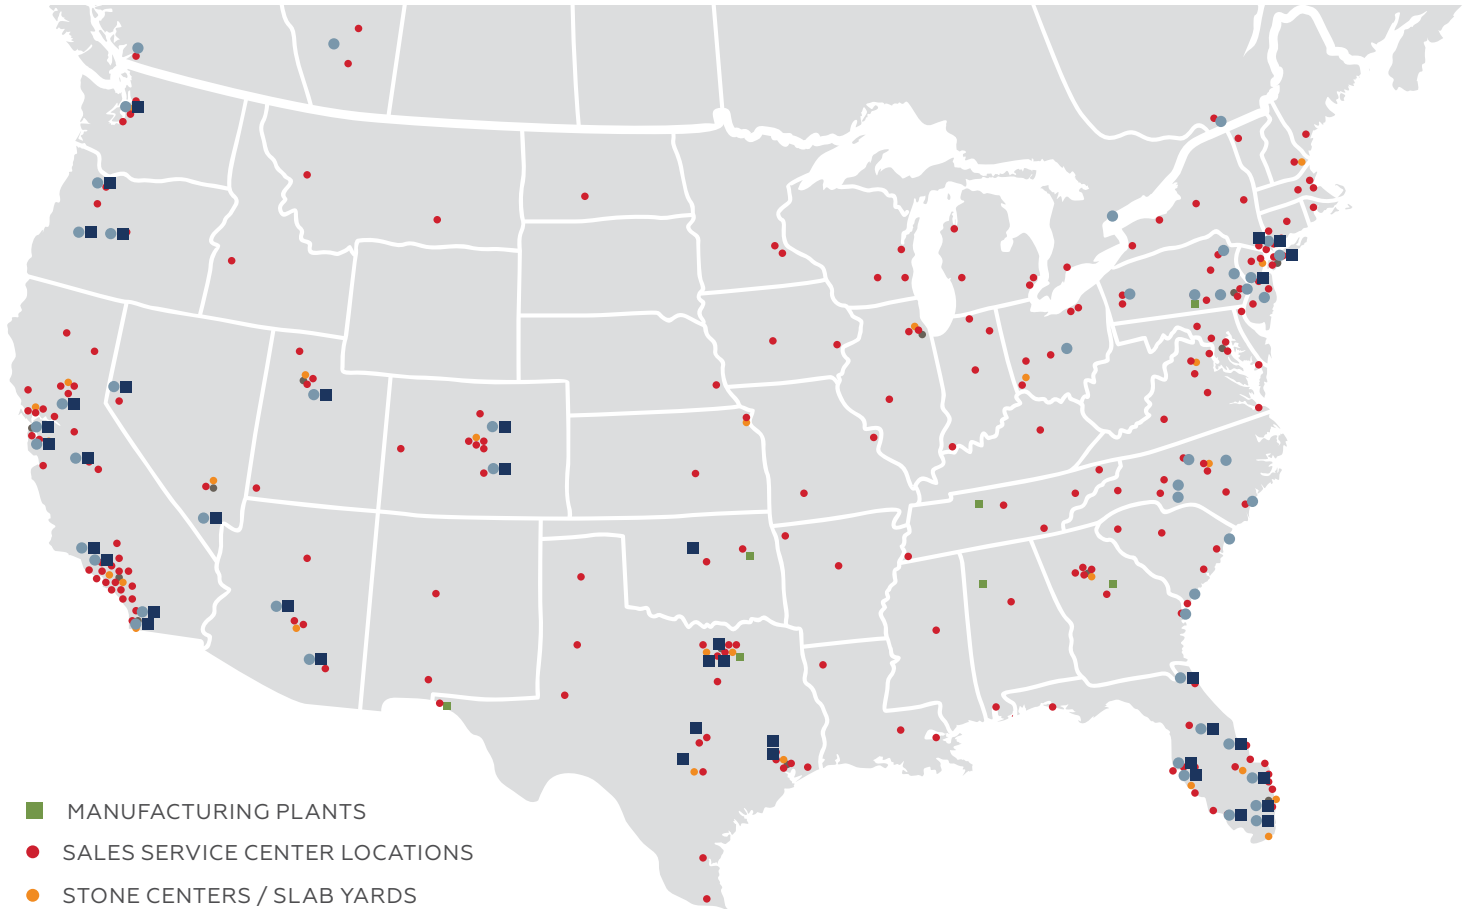

- MANUFACTURING PLANTS
- SALES SERVICE CENTER LOCATIONS
- STONE CENTERS / SLAB YARDS
- DAL DESIGN STUDIOS
- AO DESIGN STUDIOS
- MZ DESIGN STUDIOS

NORTH AMERICAN LOCATIONS NOT SHOWN:

- Cataño, Puerto Rico (sales service center)
- Honolulu, Hawaii (sales service/stone center)
- Monterrey, Mexico (manufacturing plant)
- Salamanca, Mexico (manufacturing plant)

WHY CHOOSE DAL-TILE?

- Global Manufacturing & Product Availability
- Builder Studio Core Manufactured Here in North America
- Made in the U.S.A.
- Powerhouse of Brands
- Company Owned Research & Development in Marazzi Italy
- Innovative, Fashion Forward Products
- Speed to Market
- 4x More Service Centers than our Largest Competitor
- 500 Company Owned Trucks
- Category Leverage (Tile, Stone & Countertops)
- Mohawk & Countertop Leverage
- Specialized Builder Team (Corp & Local Relationships; plus promotes ongoing Education)