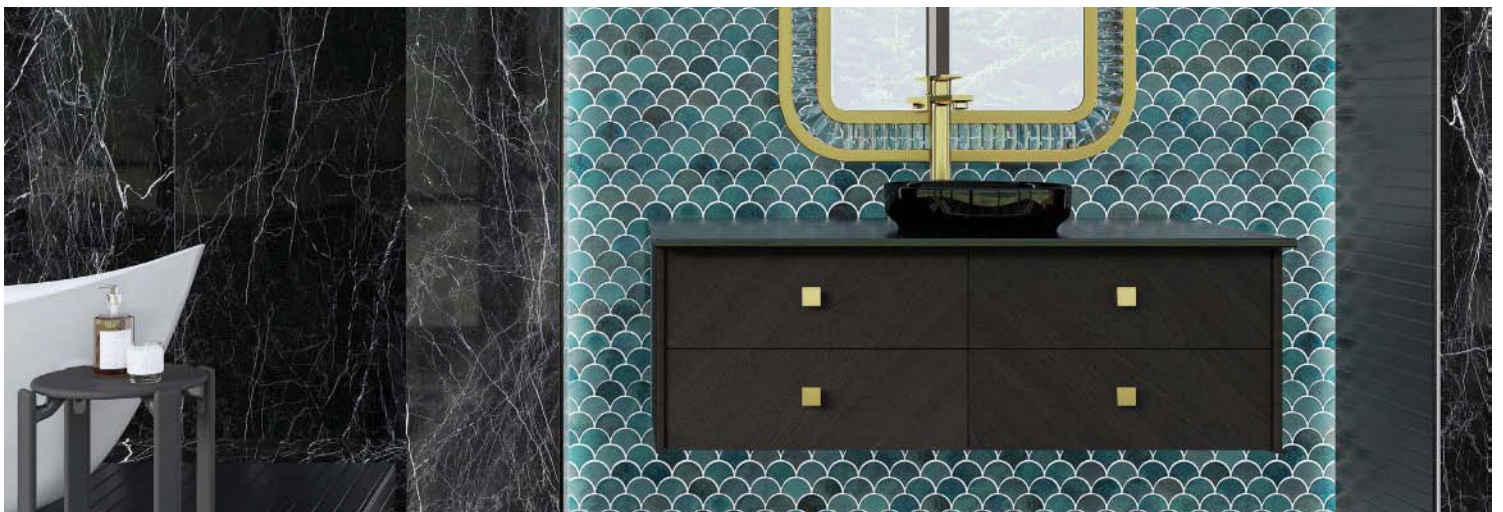

2 x 5 Picket  
Mosaic

3" Fan  
Mosaic

Photo features Miramo™ Aqua 3" Fan mosaic on the vanity backsplash and Panoramic Porcelain Surfaces™ Elemental Selection, Anthracite on the outer wall.

Photo features Revalia™ Remix White 2 x 8 ripple wall tile.