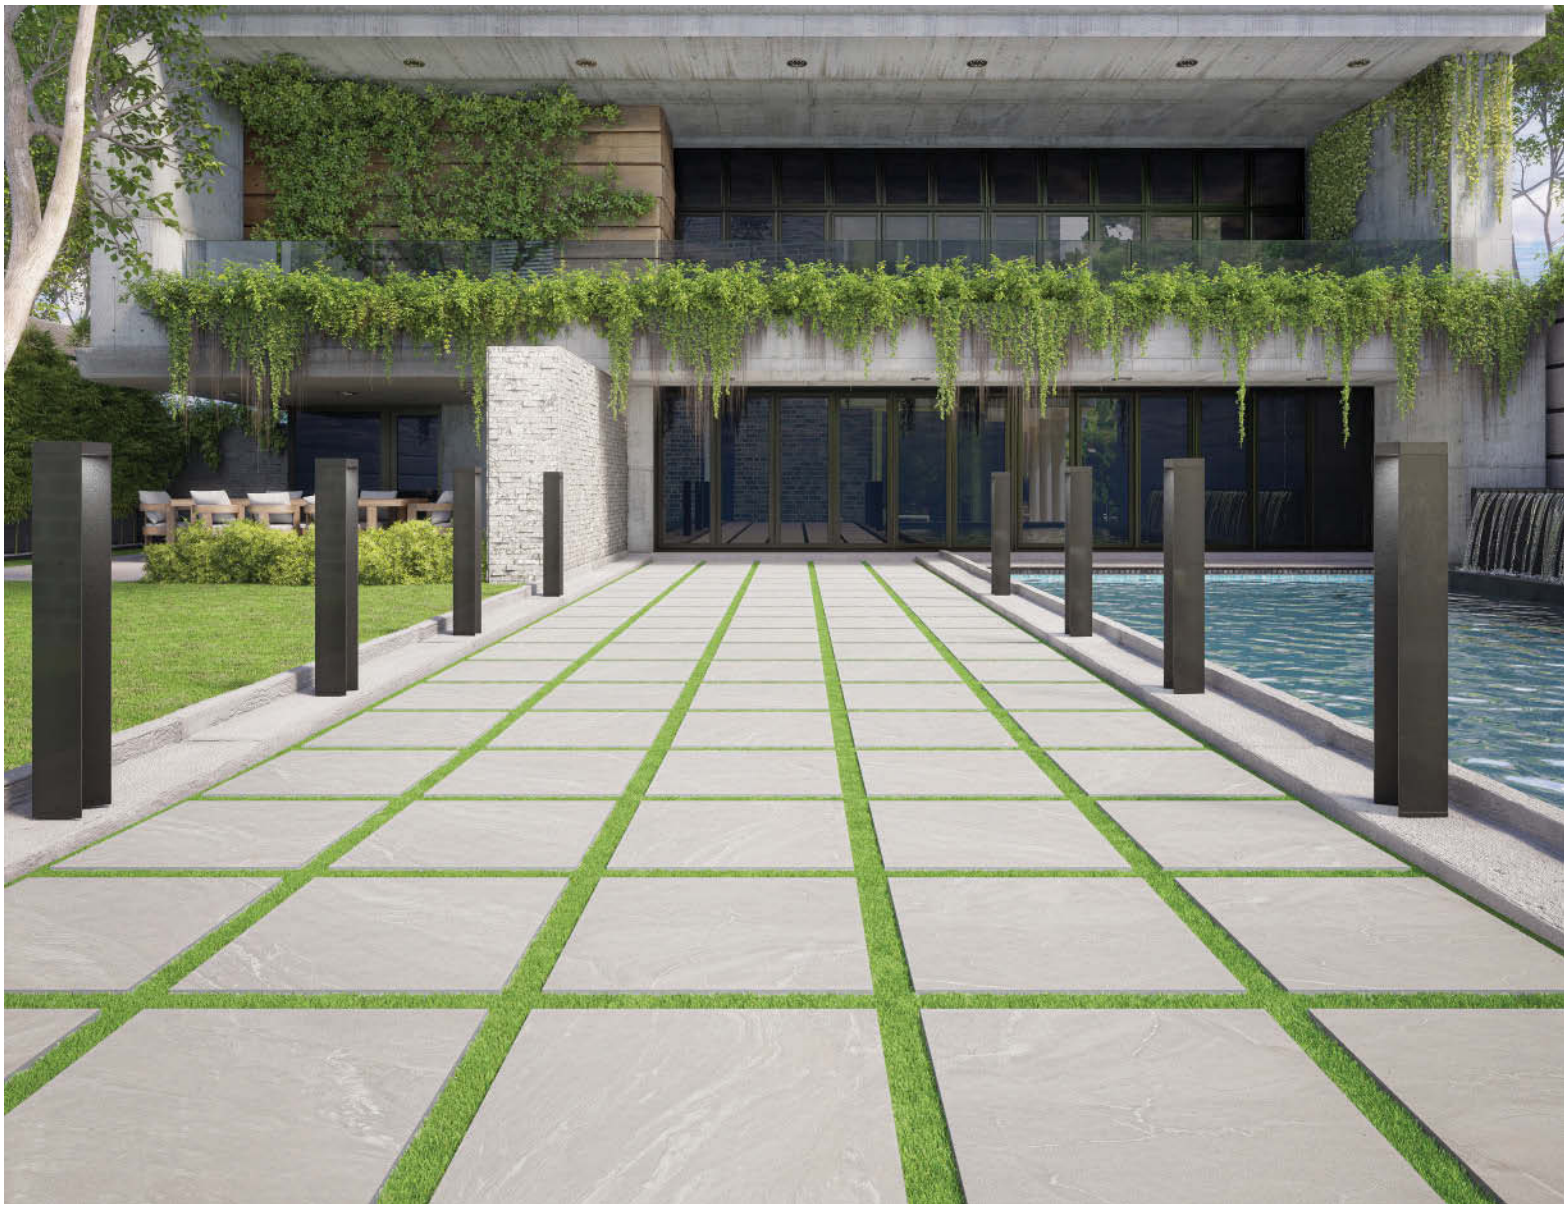

Photo features Vertuo™ Maestro 24 x24 2cm pavers on the ground.

**VERTUO™**  
 COLORBODY PORCELAIN PAVERS

MAESTRO VR10

COMPOSER VR11

**AVAILABLE TILE SIZES - TRU-EDGE™ RECTIFIED**

24 x 24  
 Paver Tile