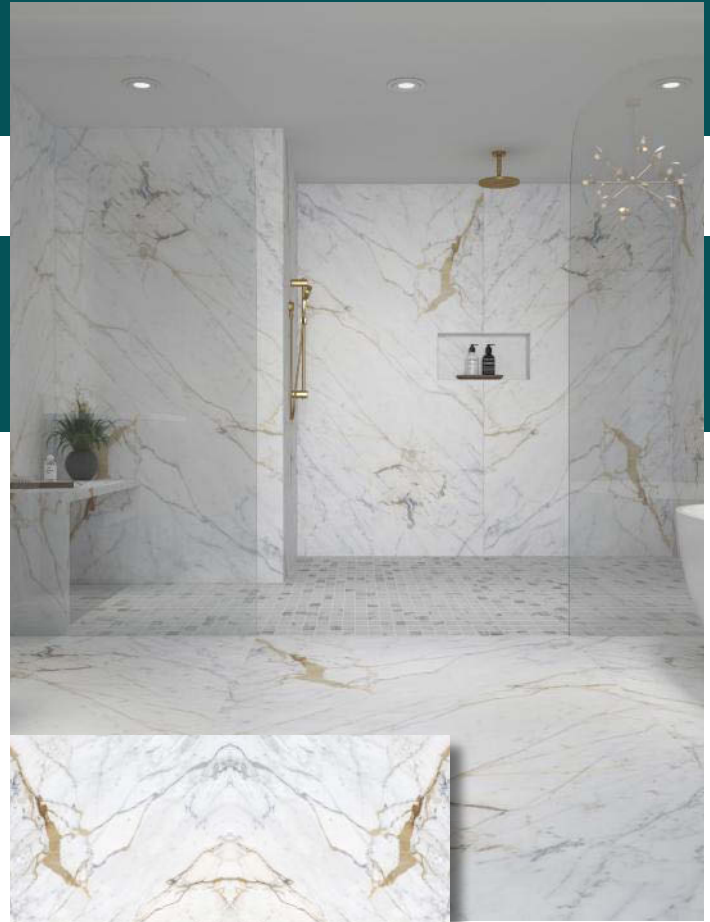

# INTRODUCING A NEW SIZE FOR PANORAMIC **SHOWER WALLS**

**STATUARIO CM03**  
48" x 96" Slab  
6 mm | Glossy

**DIAMOND MINE CM12**  
48" x 96" Slab  
6 mm | Glossy

**PANORAMIC PORCELAIN SURFACES™** PROVIDES YOU WITH GREATER EASE OF INSTALLATION FOR SHOWER INSTALLATIONS WITH A **NEW 48 x 96 SIZE.**