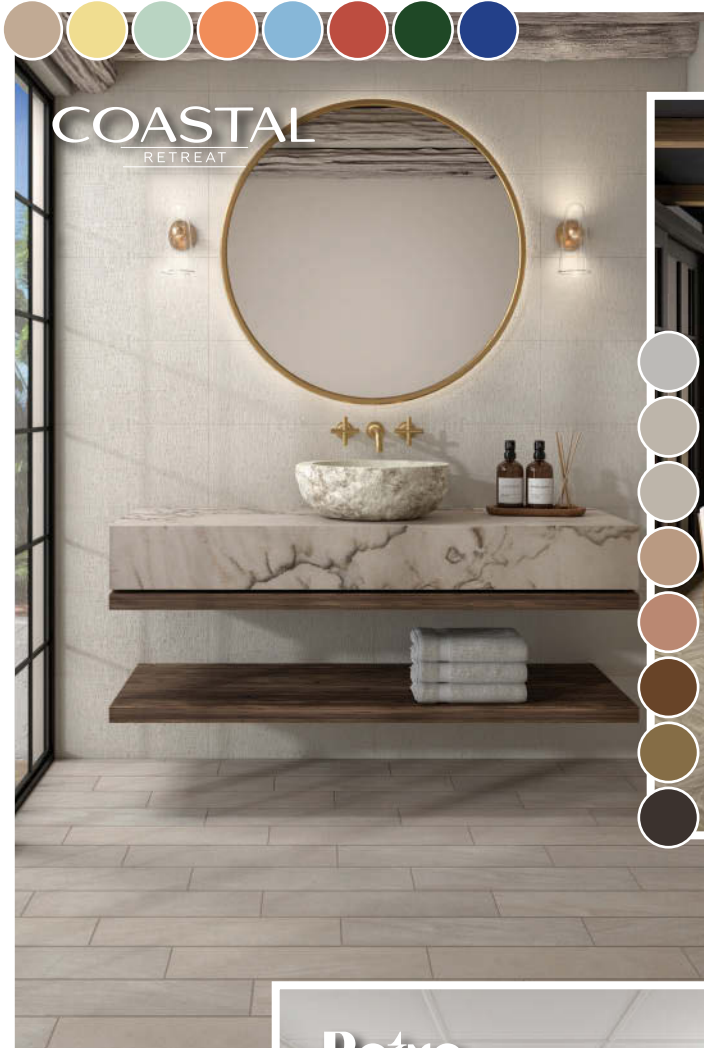

TREND REPORT

2024