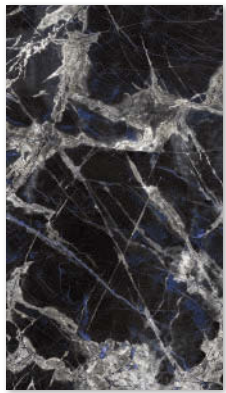

SAPPHIRE STATUS  
CM87\*

JASPER  
GREY CM81\*

SUNSTONE  
CM57\*

ONYX  
GALAXY CM14

IMPERIAL STATUS  
CM54\*

ANTHRACITE  
CM85

ZEBRA CALACATTA  
CM59\*

\* These selections come in book matched / continuous veining applications. View sales sheet for more information. \* 6 mm - Available in matte finish only | \* Available in glossy finish only | \* Available in matte finish only